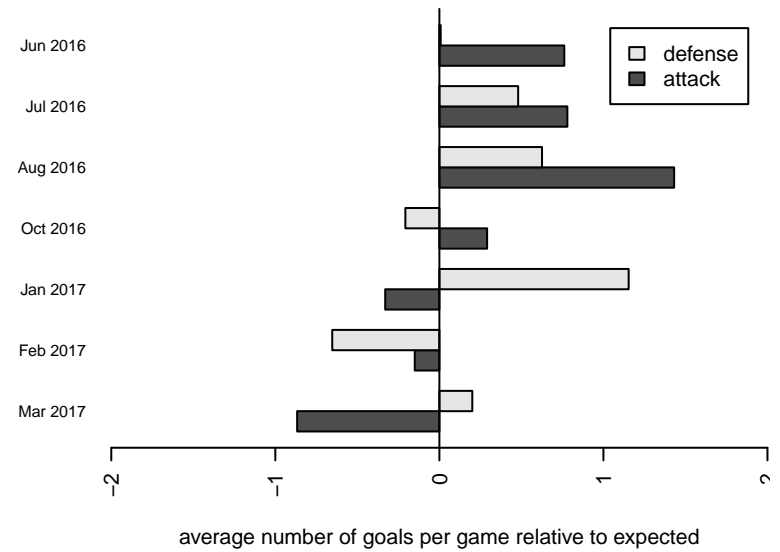

Performance relative to 13 month average