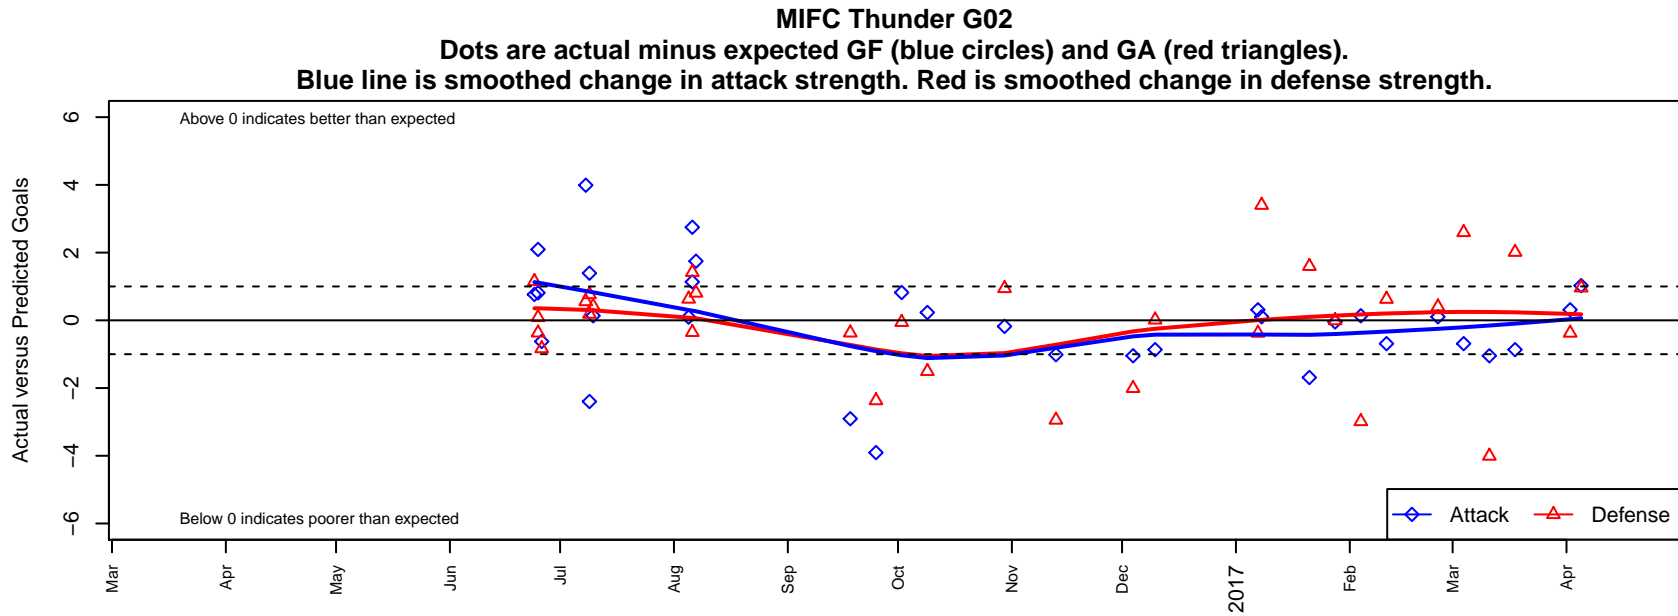

MIFC Thunder G02

Mercer Island FC
 Mercer Island, WA
 G02 total strength=1270
 attack=6.1 defense=4.27
 fall league = NPSL Fall – Div 3 (02) U15
 spr league = Win NPSL Div 1 (02) U15
 notes= Cleator–Sandwith 2014–5

**attack and defense variance (black dot)
relative to other teams
and top 10 in region**

**attack and defense rating
relative to others at age
and all opponents in last 13 months**

Performance relative to 13 month average