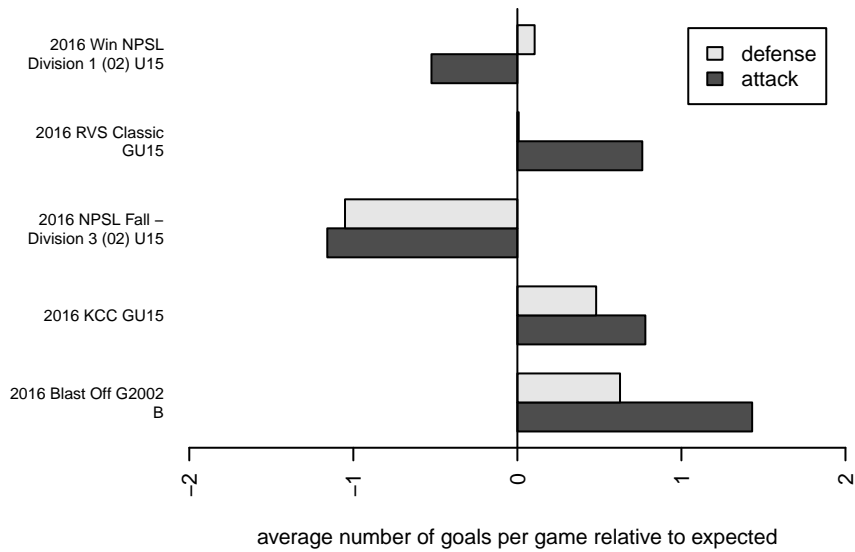

MIFC Thunder G02

Mercer Island FC
 Mercer Island, WA
 G02 total strength=1270
 attack=6.1 defense=4.27
 fall league = NPSL Fall – Div 3 (02) U15
 spr league = Win NPSL Div 1 (02) U15
 notes= Cleator–Sandwith 2014–5

alt names used:
 Mercer Island Thunder
 MIFC Thunder G02
 Mercer Island Thunder
 MIFC G02 Sandwith
 MIFC G02 Thunder
 MIFC G02 Thunder
 GU15 Thunder 02 – Cleator/Sandwith

Venues played:
 2016 RVS Classic GU15
 2016 KCC GU15
 2016 Blast Off G2002 B
 2016 NPSL Fall – Division 3 (02) U15
 2016 Win NPSL Division 1 (02) U15
 2016 WYS Presidents Cup G02 Division 2

**attack and defense variance (black dot)
relative to other teams
and top 10 in region**

**attack and defense rating
relative to others at age
and all opponents in last 13 months**

Performance relative to 13 month average