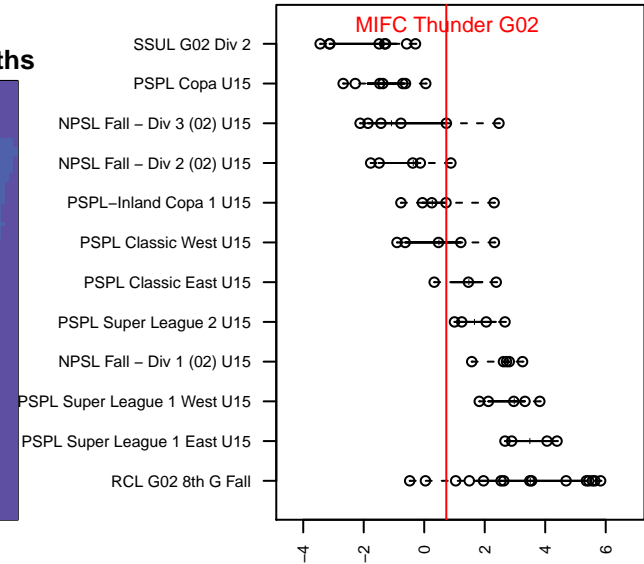

MIFC Thunder G02

Mercer Island FC
 Mercer Island, WA
 G02 total strength=1270
 attack=6.1 defense=4.27
 fall league = NPSL Fall – Div 3 (02) U15
 spr league = Win NPSL Div 1 (02) U15
 notes= Cleator–Sandwith 2014–5

alt names used:
 Mercer Island Thunder
 MIFC Thunder G02
 Mercer Island Thunder
 MIFC G02 Sandwith
 MIFC G02 Thunder
 MIFC G02 Thunder
 GU15 Thunder 02 – Cleator/Sandwith

Venues played:
 2016 RVS Classic GU15
 2016 KCC GU15
 2016 Blast Off G2002 B
 2016 NPSL Fall – Division 3 (02) U15
 2016 Win NPSL Division 1 (02) U15
 2016 WYS Presidents Cup G02 Division 2

**attack and defense variance (black dot)
relative to other teams
and top 10 in region**

**attack and defense rating
relative to others at age
and all opponents in last 13 months**

Performance relative to 13 month average